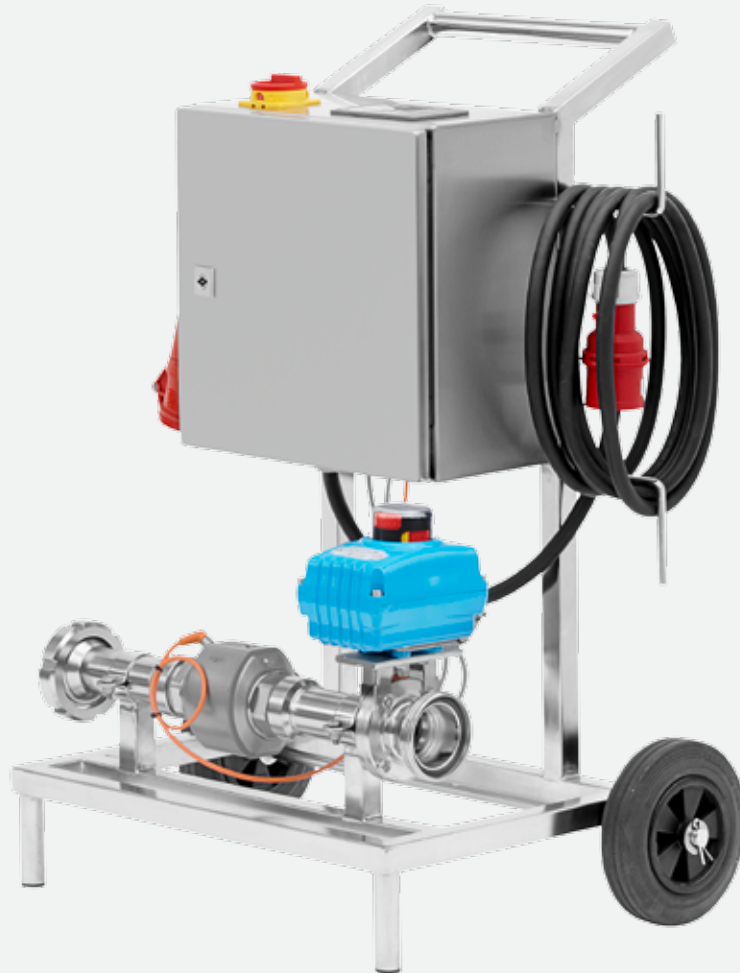

PARTNER IN STAINLESS STEEL

KHTEC®

reliable | practice oriented | functional

Inductive Flow Meter

Reliable flow measurement accuracy

FOOD

BEVERAGE

WINE

INDUCTIVE FLOW METER

- Magnetic inductive flow meter
- Easy operation with Siemens LOGO 8
- Range of performance 1,000 to 50,000 l/h
- Volume pre-selection
- Volumeter
- Automatic shutdown
- Integrated electrical outlet to activate pump
- Electrically controlled valve